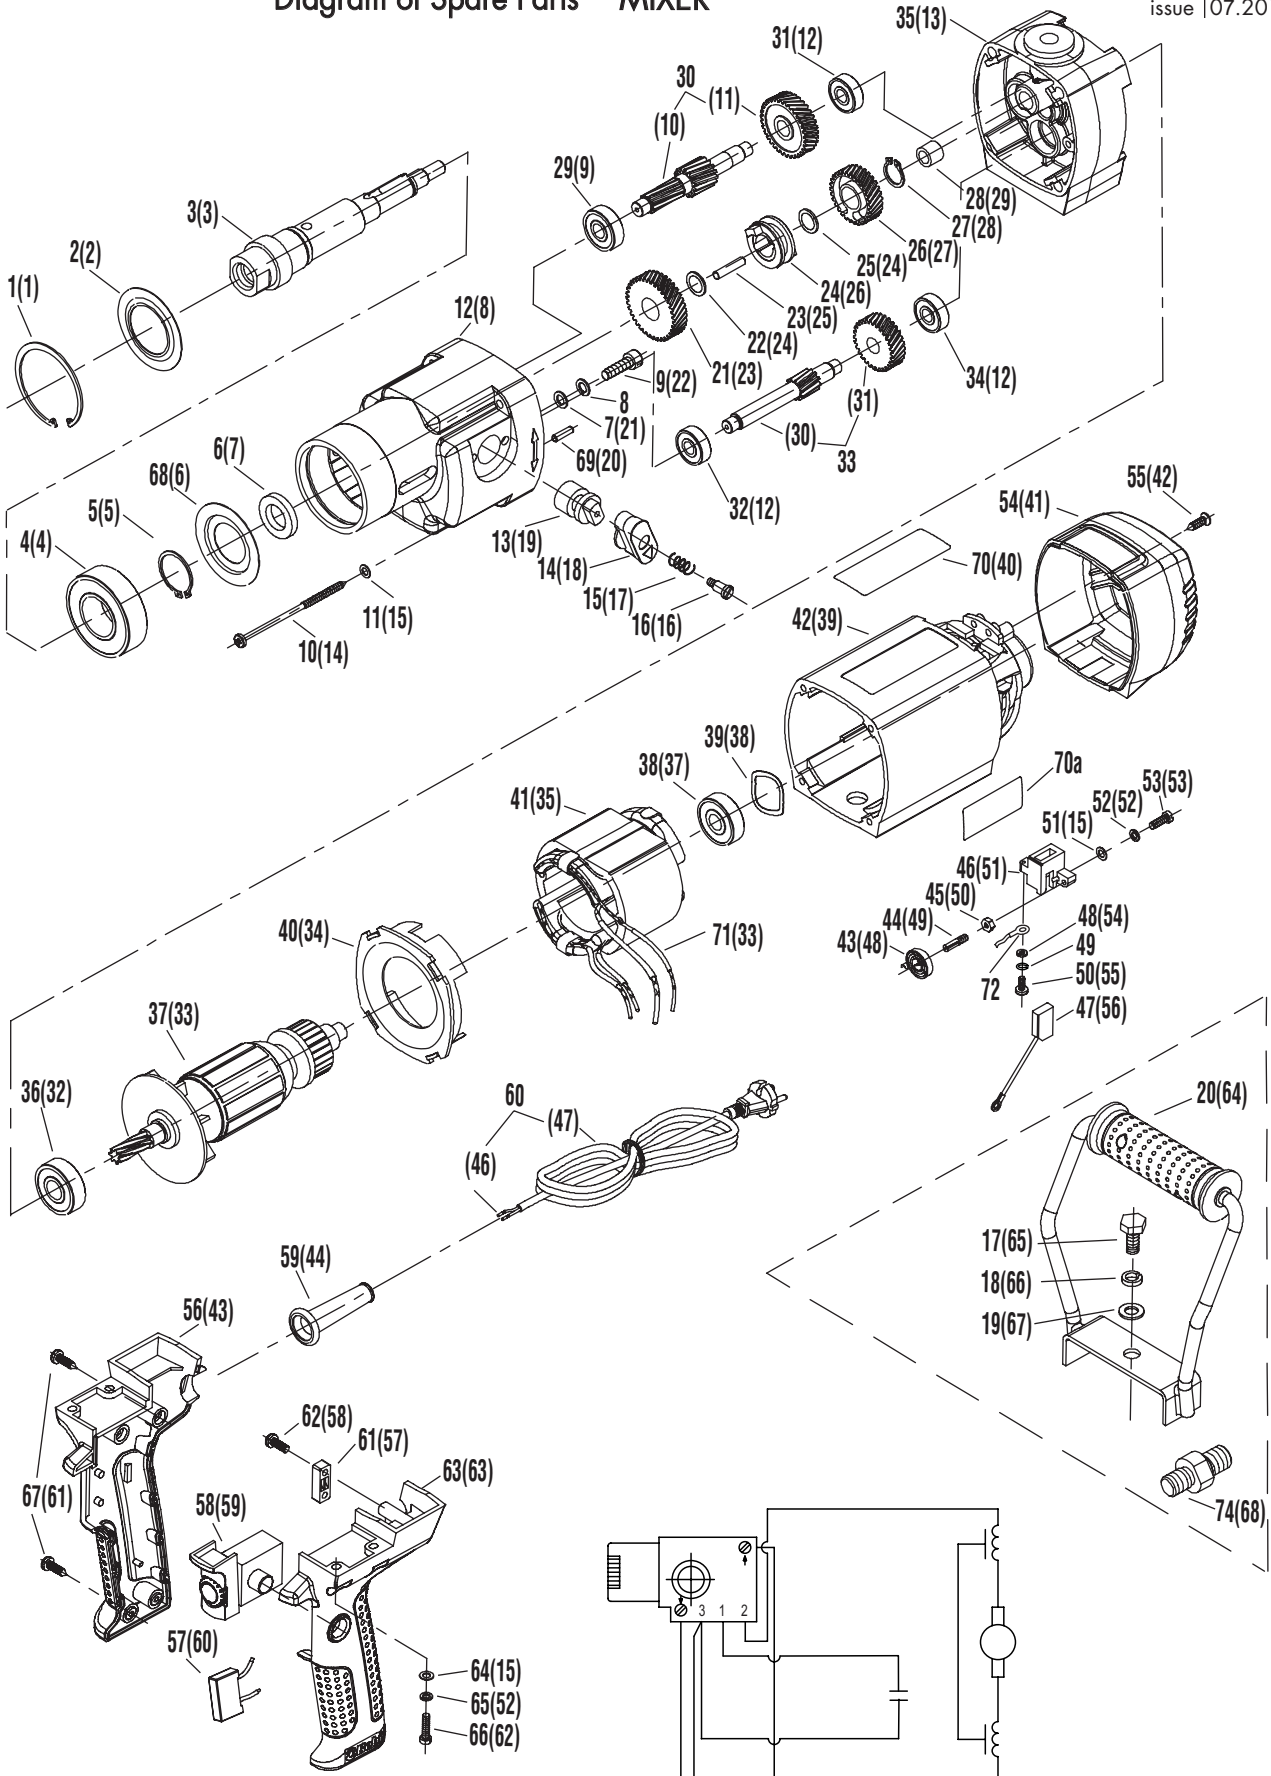

Rezerves daļu shēma
Схема запчастей
Diagram of Spare Parts

MAISĪTĀJS
СМЕСИТЕЛЬ
MIXER

TYP **EM1-950E-2**

Stand 01.2011
issue 07.2011

Spare parts supply via REBIR service offices. When ordering spare parts please quote power, tool type as and date of manufacturing, indicated per machine label, date as per Diagram of Spare Parts, desired spare part number and name as per List of Spare Parts and desired quantity.