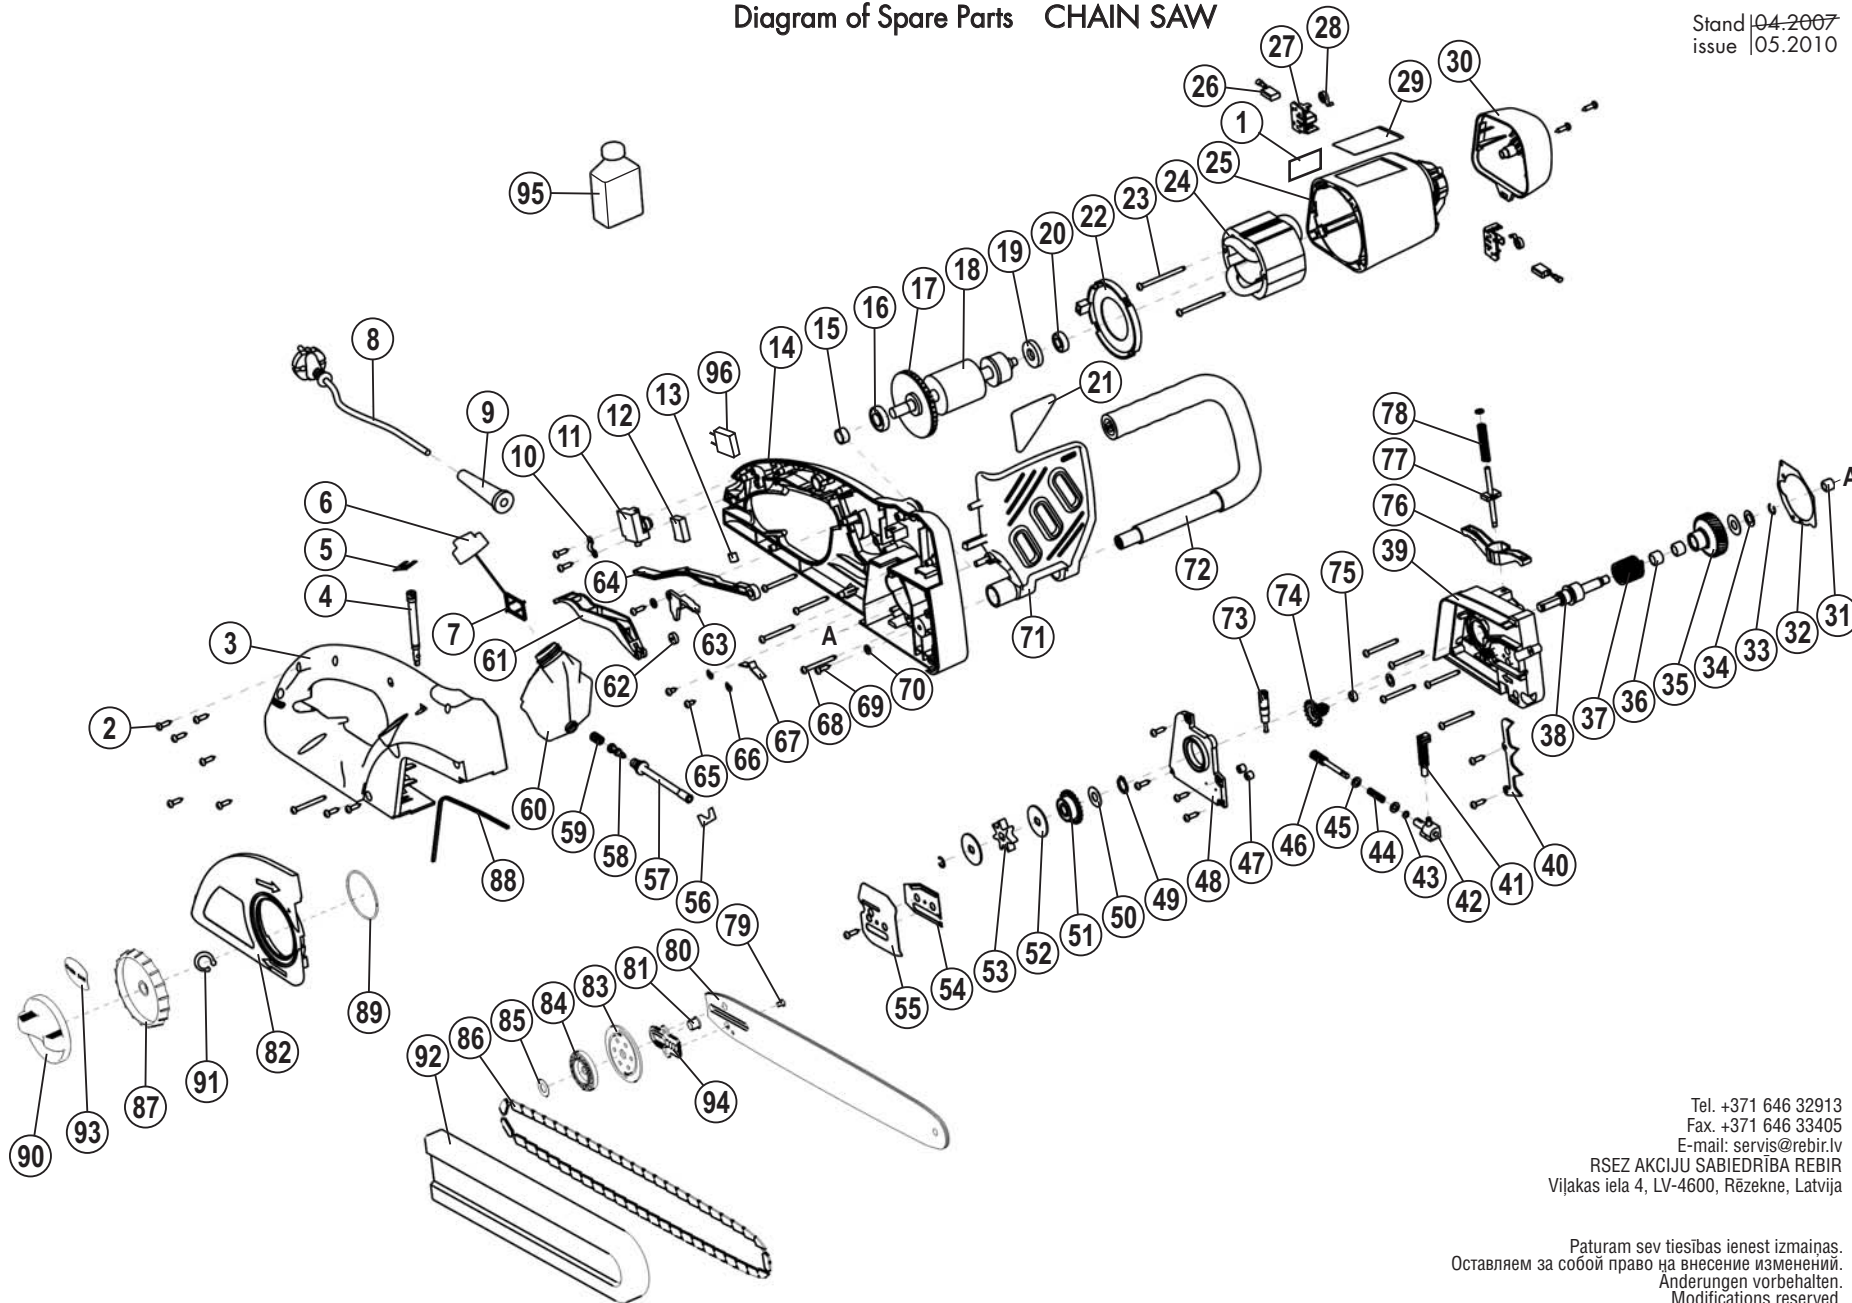

Rezerves daļu shēma
Схема запчастей
Ersatzteile
Diagram of Spare Parts

KĒDES ZĀGIS
ПИЛА ЦЕПНАЯ
KETTENSÄGE
CHAIN SAW

TYP **KZ5-350**
TYP **KZ5-400**

Stand 04.2007
issue 05.2010

Spare parts supply via REBIR service offices. When ordering spare parts please quote power to indicate the correct manufacturer and machine model date as per Diagram of Spare Parts. desired spare part number and name as per List of Spare Parts and desired quantity.