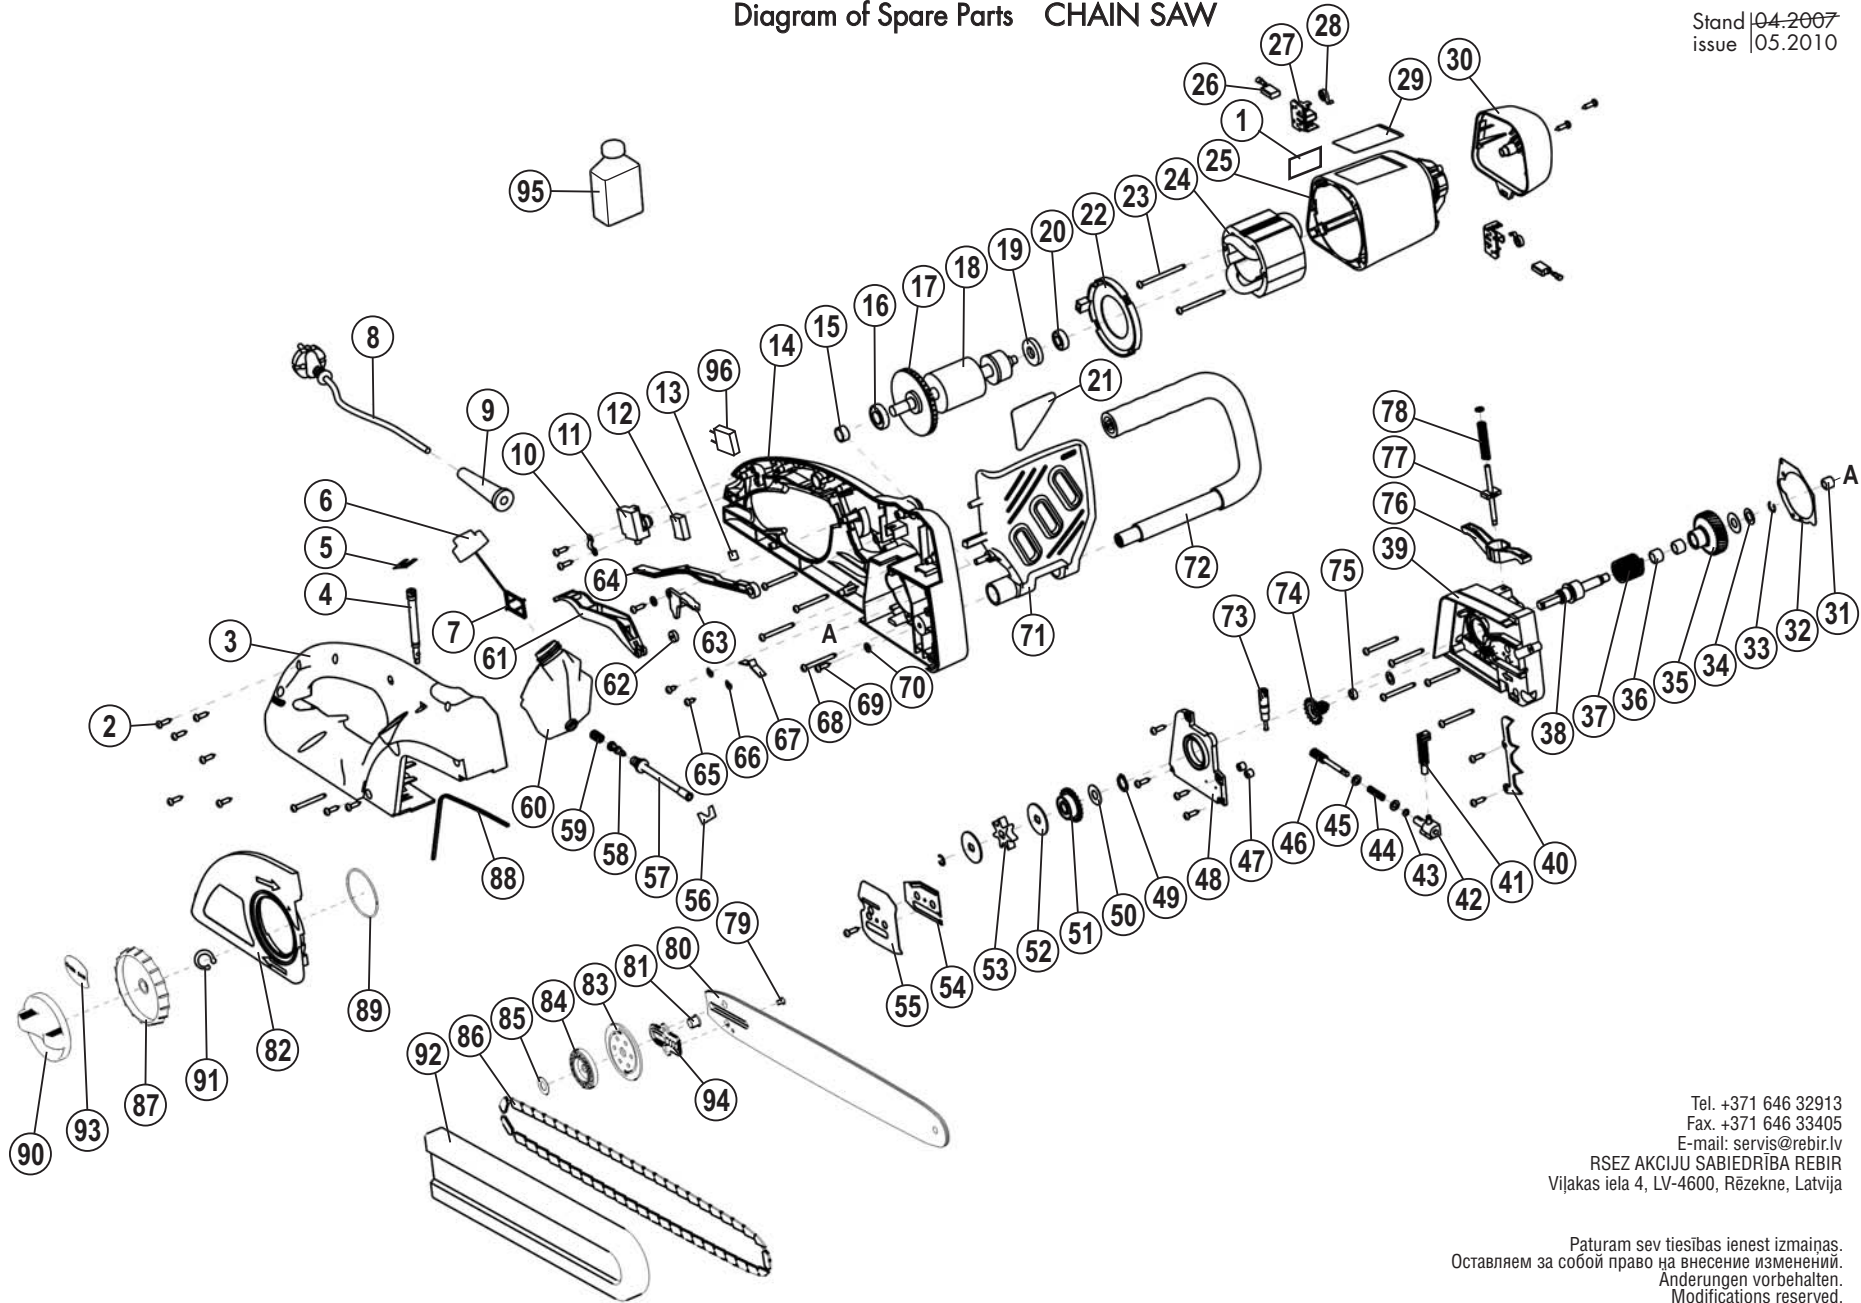

Rezerves daļu shēma  
Схема запчастей  
Ersatzteile  
Diagram of Spare Parts

KĒDES ZĀGIS  
ПИЛА ЦЕПНАЯ  
KETTENSÄGE  
CHAIN SAW

TYP **KZ5-350**  
TYP **KZ5-400**

Stand 04.2007  
issue 05.2010

Spare parts supply via REBIR service offices. When ordering spare parts please quote power to indicate the manufacturer and model of machine. The label date as per Diagram of Spare Parts desired spare part number and name as per List of Spare Parts and desired quantity.