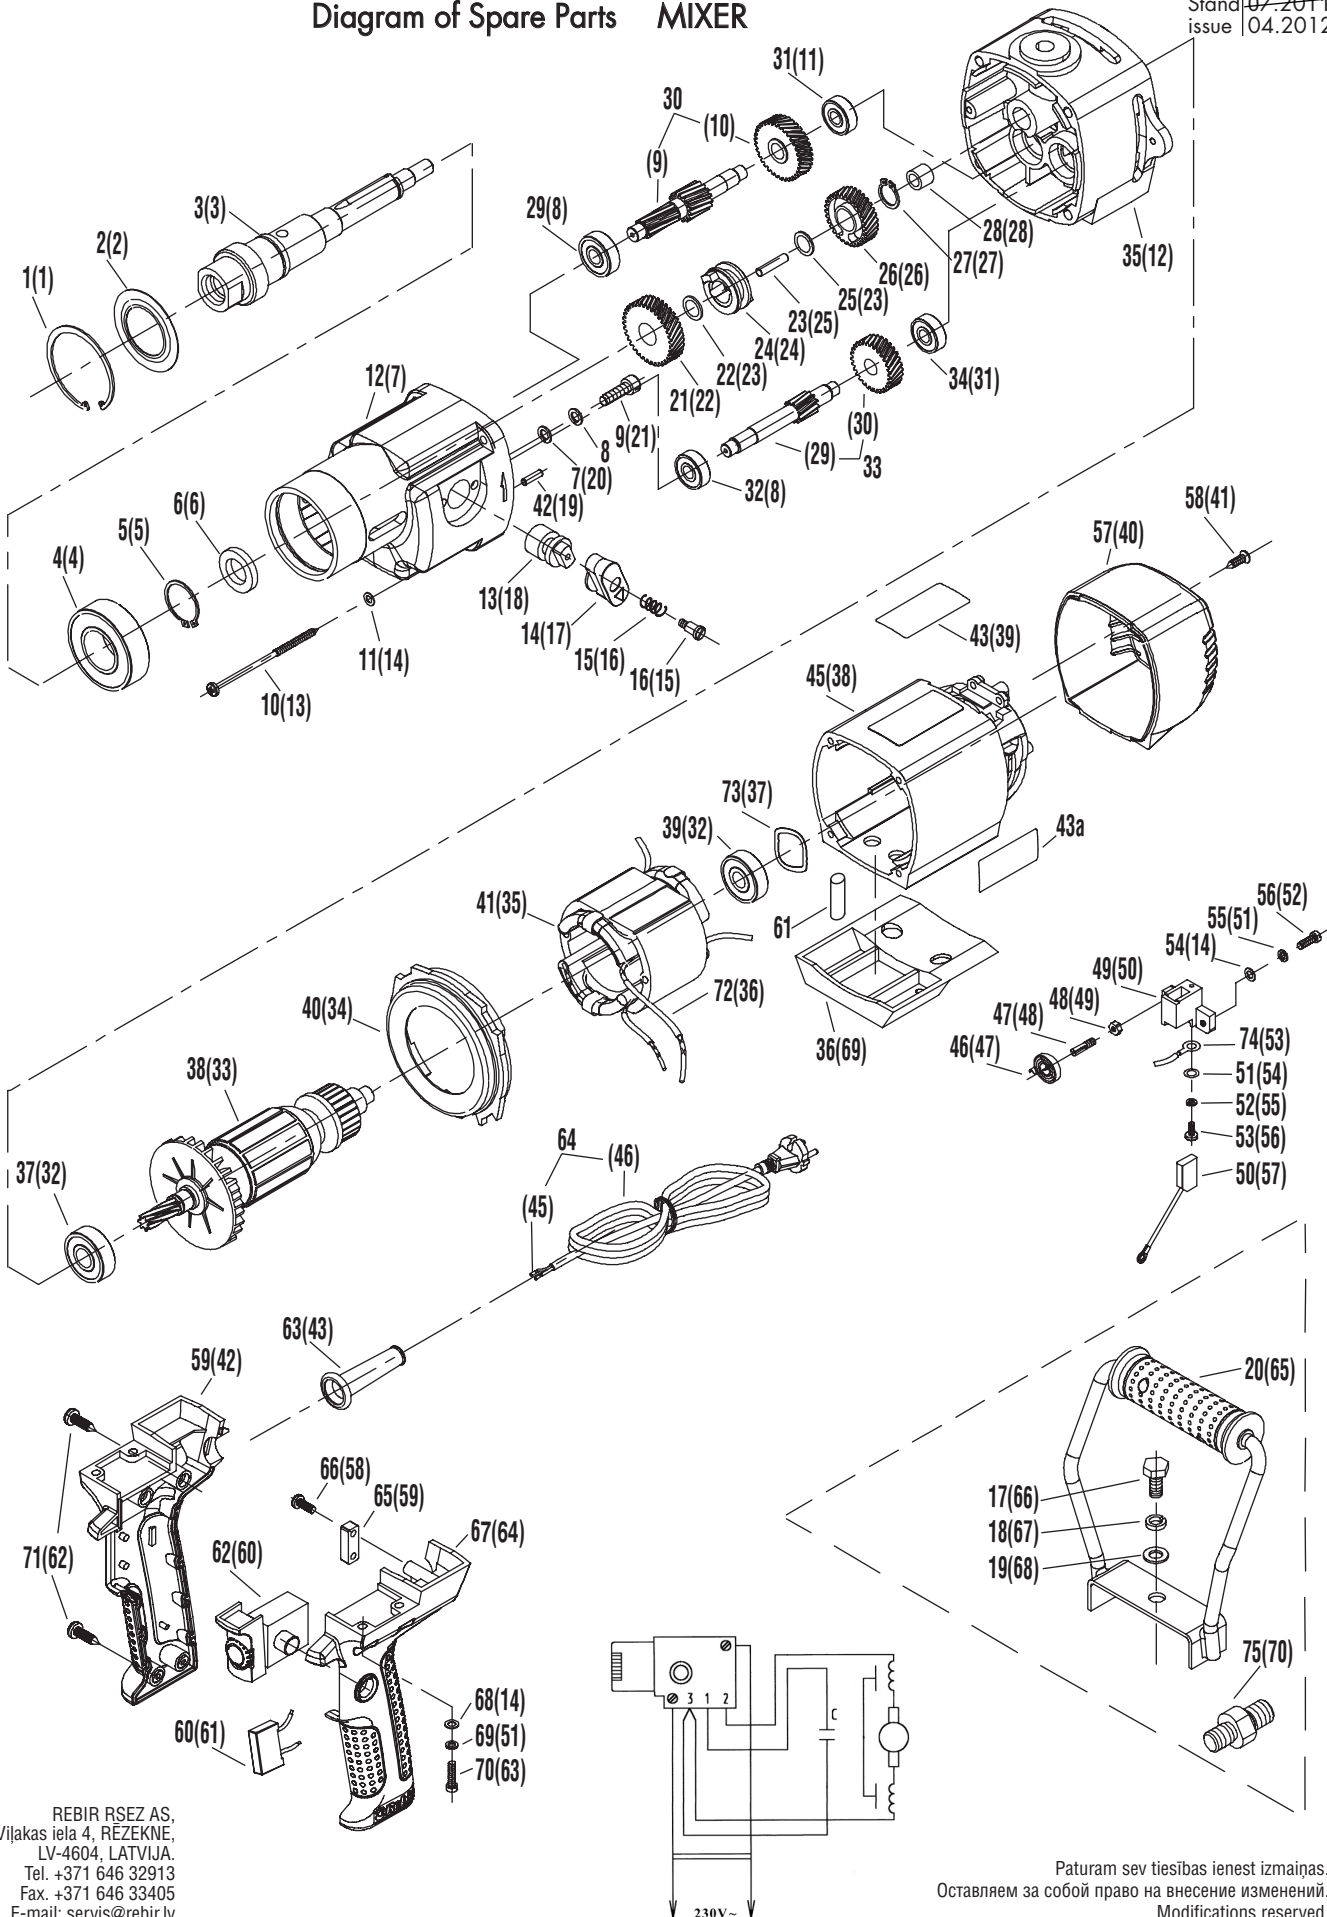

Rezerves daļu shēma
Схема запчастей
Diagram of Spare Parts

MAISĪTĀJS
СМЕСИТЕЛЬ
MIXER

ТYP EM2-1500E-2

Stand 07.2011
issue 04.2012

Spare parts supply via REBIR service offices. When ordering spare parts please quote power, tool type and date of manufacturing, indicated per machine label, date as per Diagram of Spare Parts, desired spare part number and name as per List of Spare Parts and desired quantity.