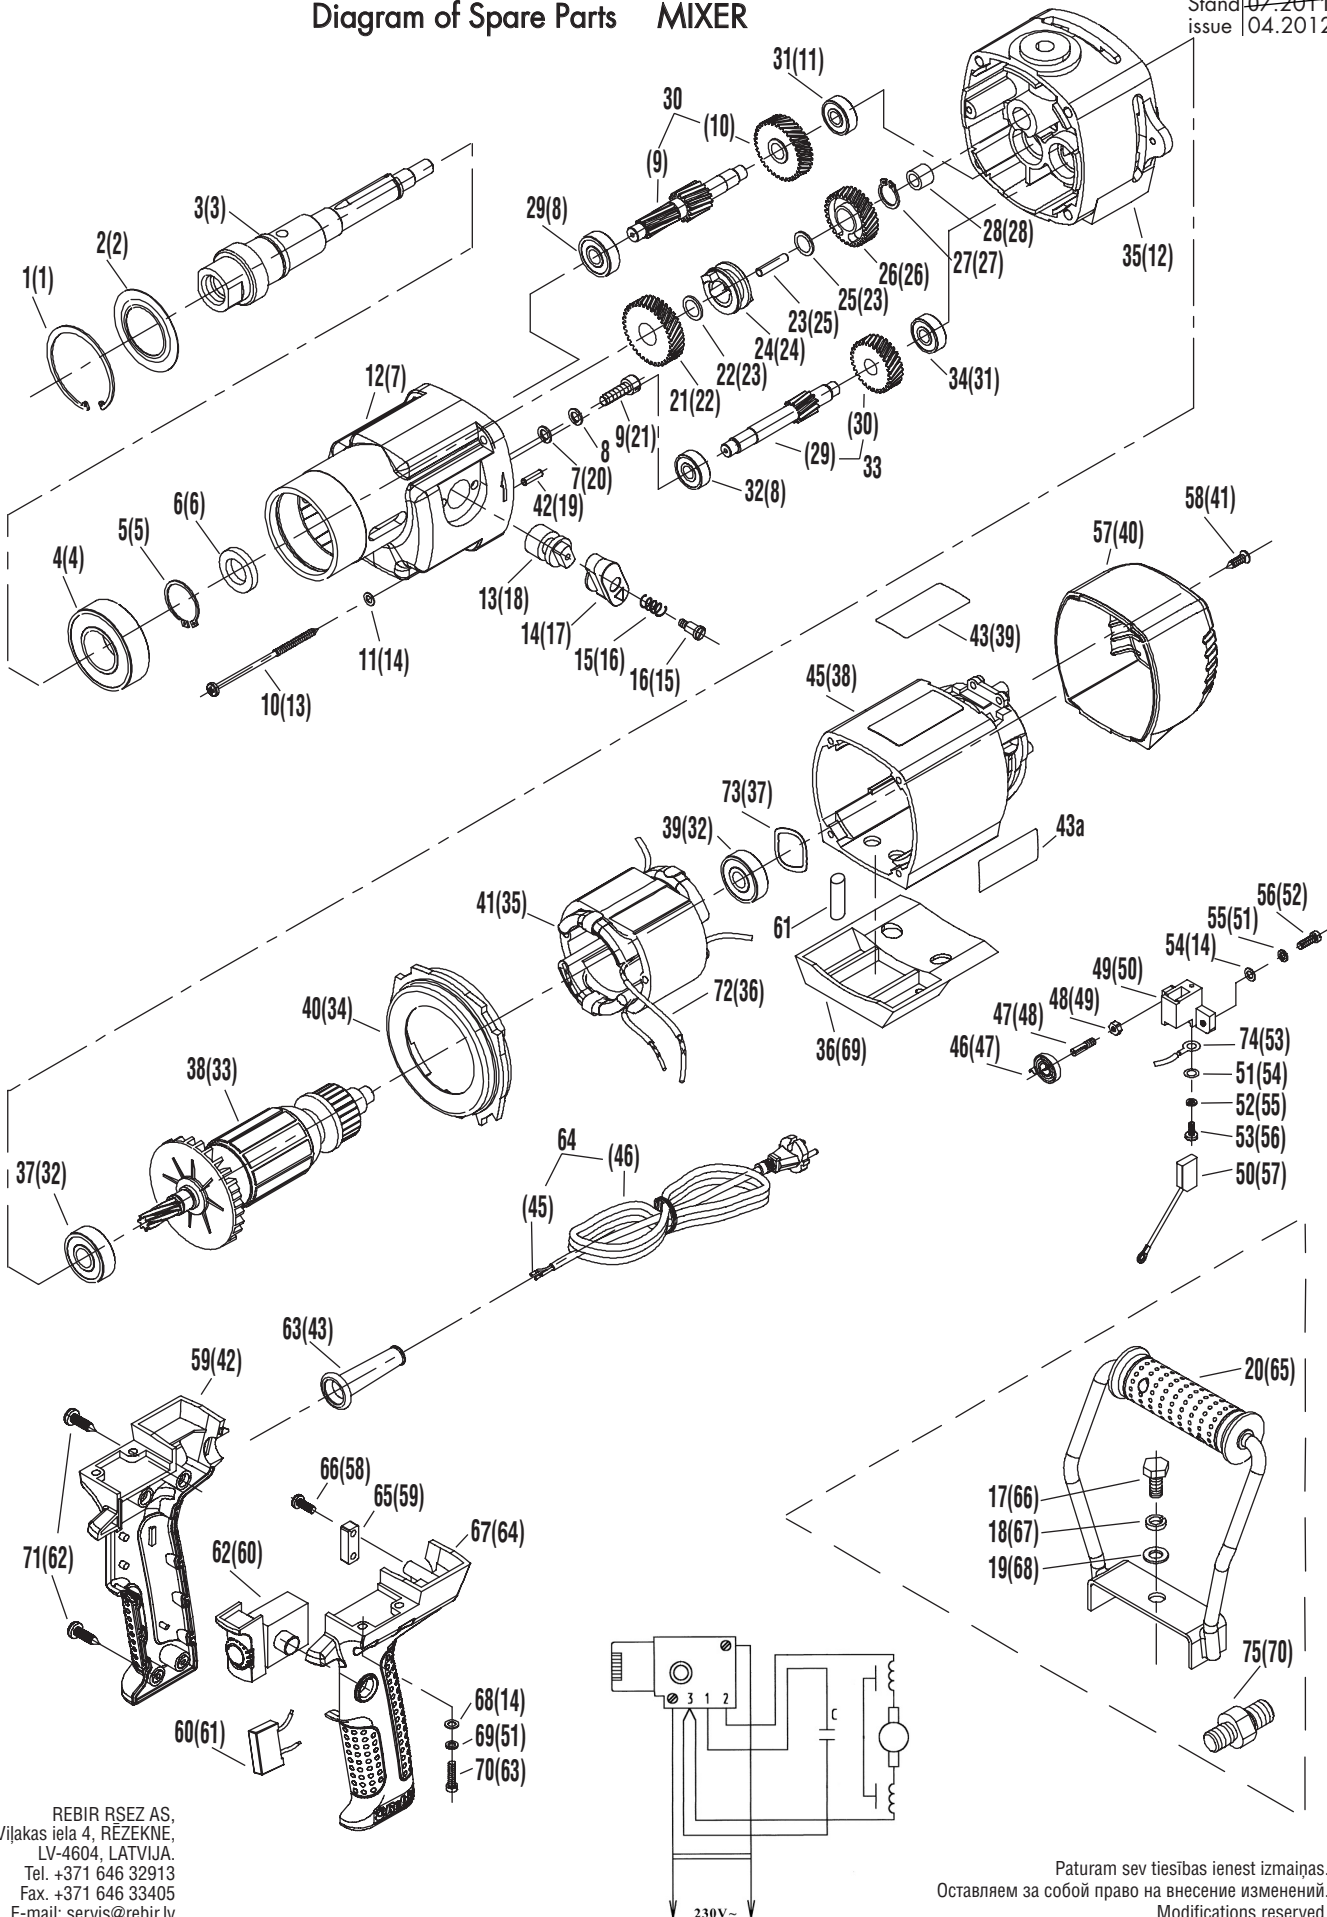

Rezerves daļu shēma  
Схема запчастей  
Diagram of Spare Parts

MAISĪTĀJS  
СМЕСИТЕЛЬ  
MIXER

ТYP EM2-1500E-2

Stand 07.2011  
issue 04.2012

Spare parts supply via REBIR service offices. When ordering spare parts please quote power, tool type and date of manufacturing, indicated per machine label, date as per Diagram of Spare Parts, desired spare part number and name as per List of Spare Parts and desired quantity.