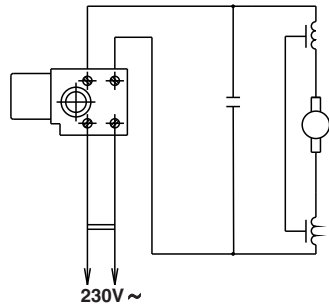

Rezerves daļu shēma
Схема запчастей
Ersatzteile
Diagramm of Spare Parts

MAISĪTĀJS
СМЕСИТЕЛЬ
RÜHRWERK
MIXER

TYP **EM1-950K-2**

Stand | 12-2007
issue | 10.2010

Spare parts supply via REBIR service offices. When ordering spare parts please specify the product name and the manufacturing date as per machine label date as per Diagram of Spare Parts. The desired spare part number and name as per List of Spare Parts and desired quantity.