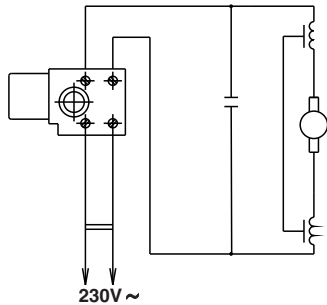

Rezerves daļu shēma  
Схема запчастей  
Ersatzteile  
Diagramm of Spare Parts

MAISĪTĀJS  
СМЕСИТЕЛЬ  
RÜHRWERK  
MIXER

TYP **EM1-950K-2**

Stand | 12-2007  
issue | 10.2010

Spare parts supply via REBIR service offices. When ordering spare parts please specify the product name and manufacturing date as per the label date as per Diagram of Spare Parts. The desired spare part number and name as per List of Spare Parts and desired quantity.