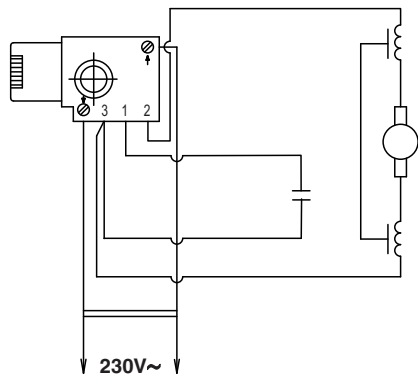

Rezerves daļu shēma
Схема запчастей
Ersatzteile
Diagramm of Spare Parts

MAISĪTĀJS
СМЕСИТЕЛЬ
RÜHRWERK
MIXER

TYP **EM1-950E-2**

Stand | 05.2010
issue | 10.2010

Spare parts supply via REBIR, service offices. When ordering spare parts please quote power tool type as and date of manufacturing, indicated by the manufacturer. Please specify the part number as per diagram or spare parts list. Spare parts and desired quantity.