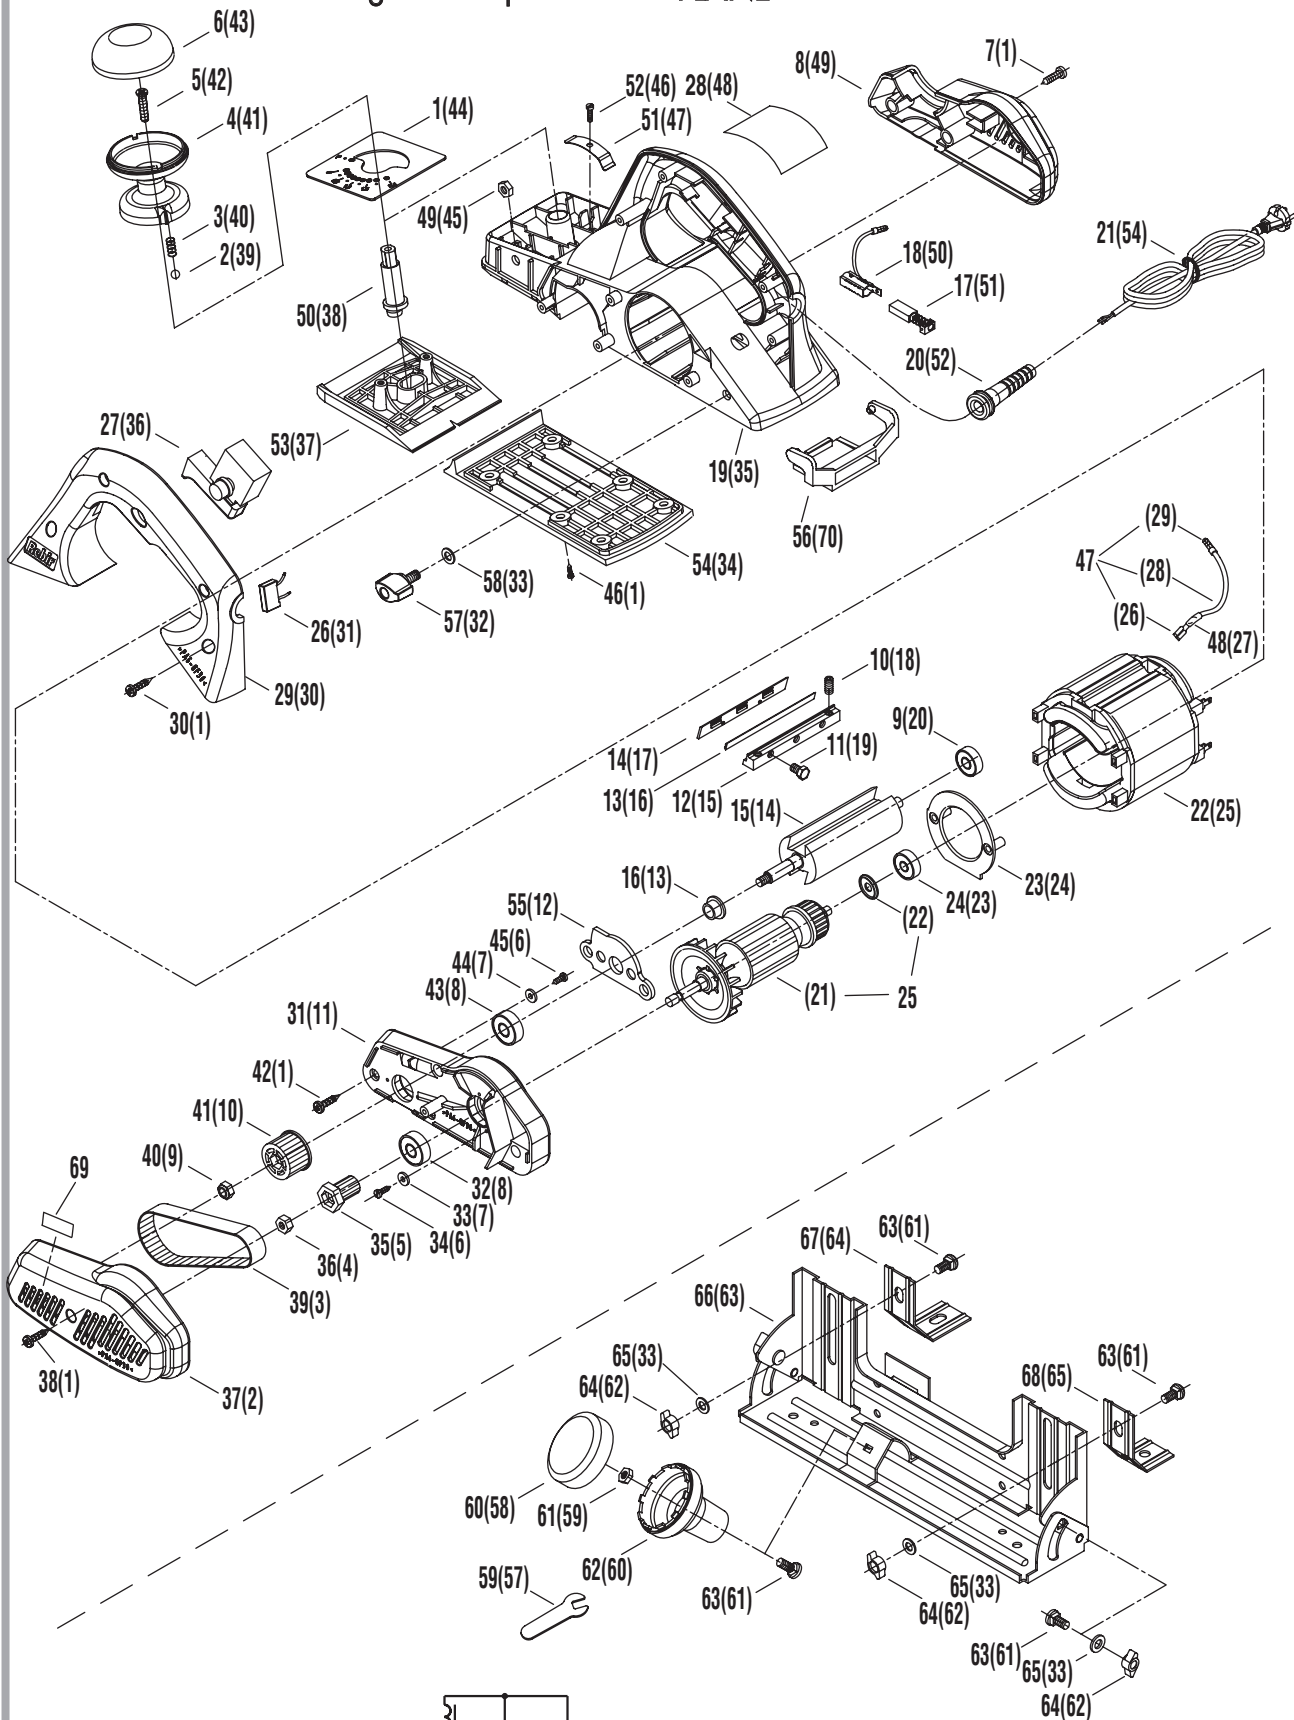

Rezerves daļu shēma  
Схема запчастей  
Diagram of Spare Parts

ĒVELE  
РУБАНОК  
PLANE

ТYP **E1-82-1**

Stand | 11.2010  
issue | 07.2012

REBIR RSEZ AS,  
Vilakas iela 4, RĒZEKNE,  
LV-4604, LATVIJA.  
Tel. +371 646 32913  
Fax. +371 646 33405  
E-mail: servis@rebir.lv

Paturam sev tiesības ienest izmaiņas.  
Оставляем за собой право на внесение изменений.  
Modifications reserved.

Spare parts supply via REBIR service offices. When ordering spare parts please quote power, tool type and date of manufacturing, indicated per machine label, date as per Diagram of Spare Parts, desired spare part number and name as per List of Spare Parts and desired quantity.