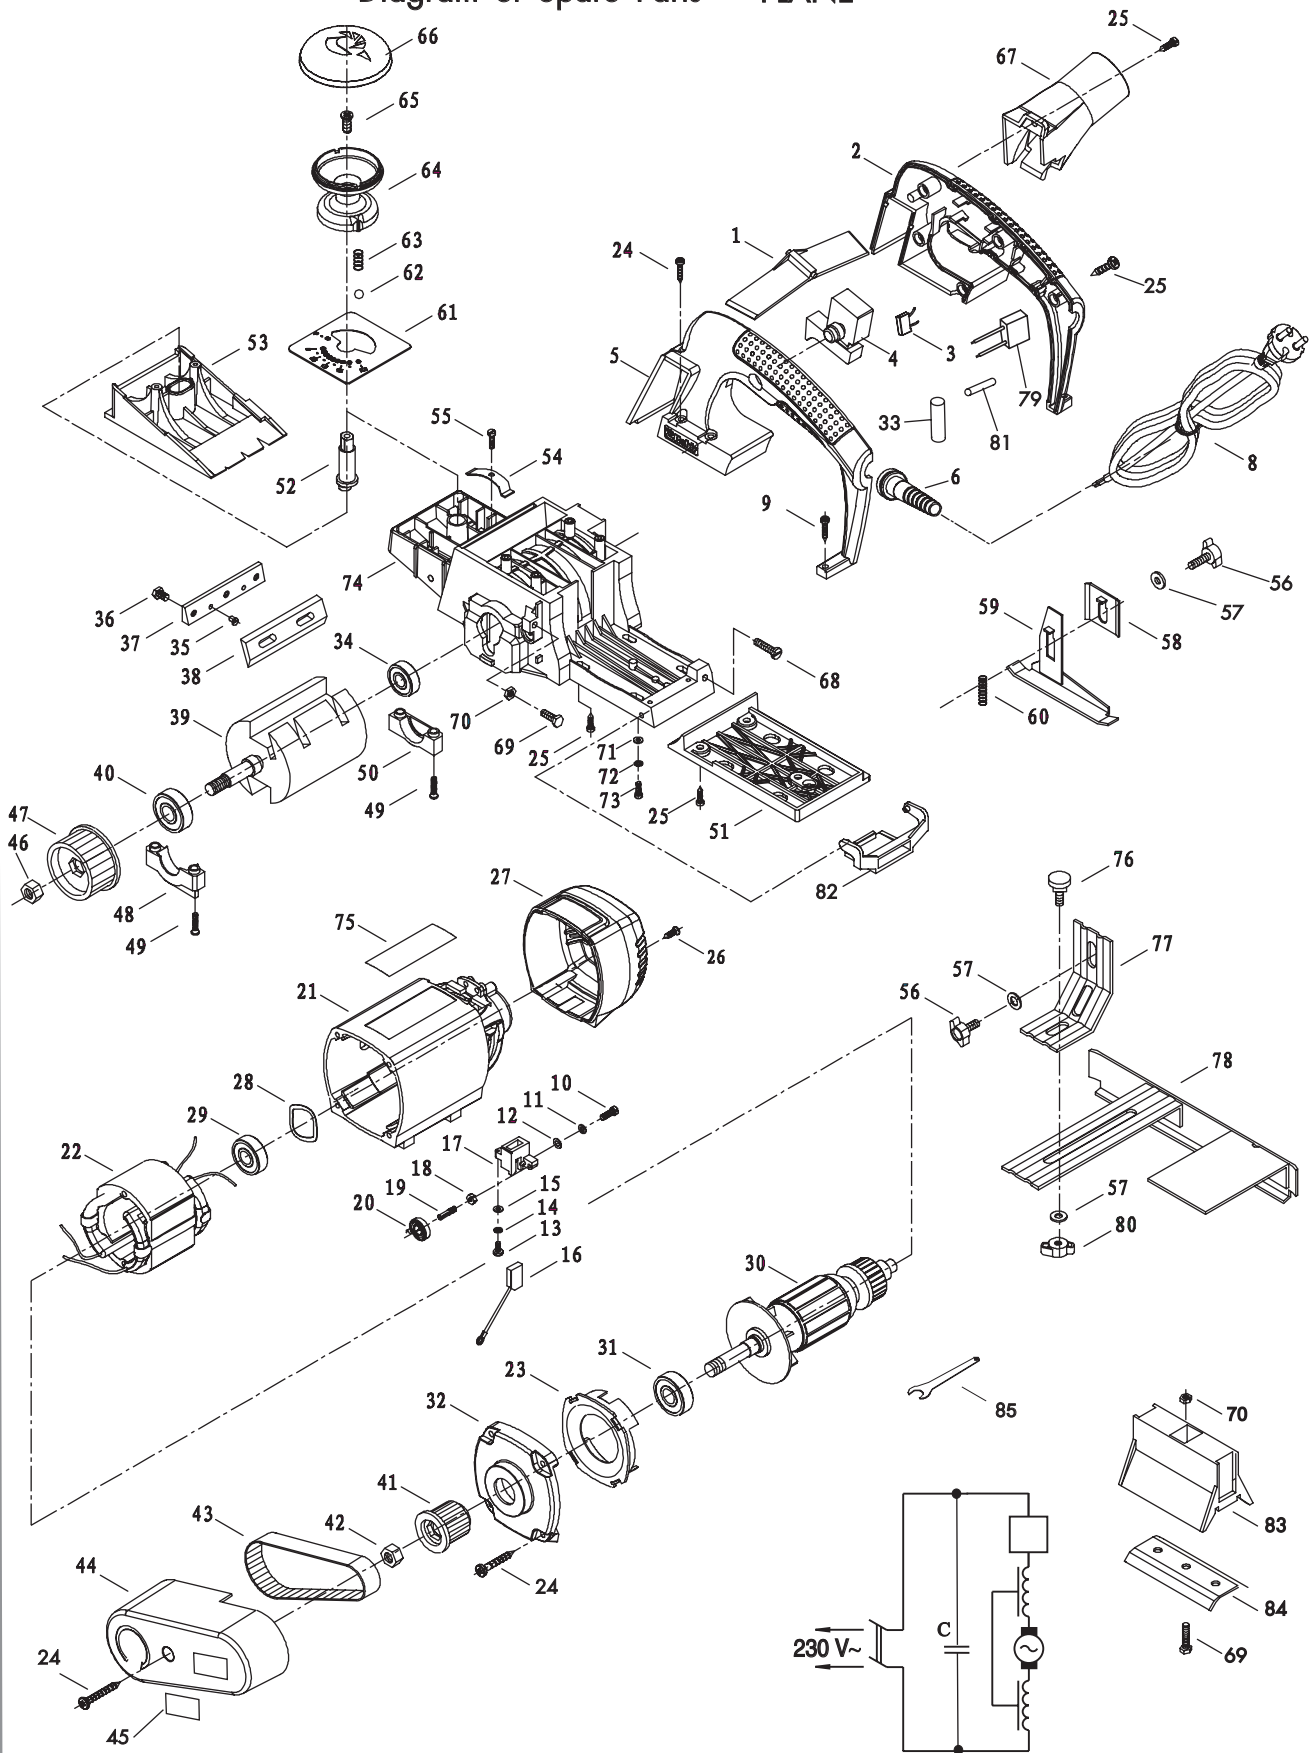

Rezerves daļu shēma
Схема запчастей
Ersatzteile
Diagram of Spare Parts

ĒVELE
РУБАНОК
HANDHOBEL
PLANE

TYP IE-5709N

Stand issue | 12.2011

Spare parts supply via REBIR service offices. When ordering spare parts, please quote power tool type as and date of manufacturing indicated per machine label, date as per Diagram of Spare Parts, desired spare part number and name as per List of Spare Parts and desired quantity.