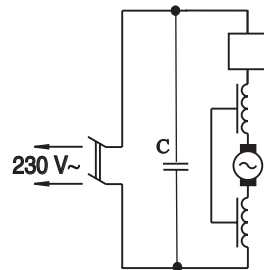

Rezerves daļu shēma
Схема запчастей
Ersatzteile
Diagram of Spare Parts

ĒVELE
РУБАНОК
HANDHOBEL
PLANE

TYP IE-5709N

Stand issue | 12.2011

Spare parts supply via REBIR service offices. When ordering spare parts, please quote power tool type as and date of manufacturing indicated per machine label, date as per Diagram of Spare Parts, desired spare part number and name as per List of Spare Parts and desired quantity.